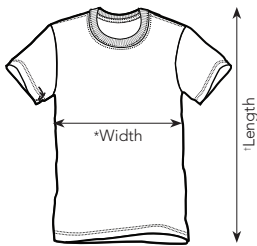

Sizes	XS	S	M	L	XL	2XL	3XL	4XL	5XL
Chest To Fit (In)	30-32	34-36	38	40-42	44-46	48-50	52-54	56-58	60-62
Width (cm)*	59.5	62	64.5	67.5	70.5	74.5	78.5	82.5	86.5
Length (cm)†	72.6	73.8	75	76.5	78	80	82	84.5	87

Measurements Are Approximate. Manufacturer Tolerances Apply.

*Exceptions: Carton 100 for XS-3XL and 50 pieces for 4XL - 5XL

ASH 93 14-4201 TCX COOL GREY 3C C | M | Y | K 8 | 5 | 7 | 16	BLACK 36 19-4007 TCX 426C C | M | Y | K 73 | 68 | 59 | 65	BURGUNDY 1724 19-1724 TCX 7421C C | M | Y | K 38 | 93 | 63 | 45	CHARCOAL 42 18-5203 TCX 4195C C | M | Y | K 59 | 52 | 51 | 21	CHOCOLATE 105 19-1214 TCX 7596C C | M | Y | K 41 | 63 | 61 | 58	ECRU 202 11-0202 TCX 7527C C | M | Y | K 11 | 10 | 20 | 0	KHAKI OLIVE 0312 19-0312 TCX 418C C | M | Y | K 59 | 47 | 59 | 44	LUNAR GREY 4201 14-4201 TCX COOL GREY 3C C | M | Y | K 26 | 19 | 20 | 2	NAVY 32 19-3922 TCX 4280C C | M | Y | K 79 | 71 | 55 | 60	PASTEL BLUE 3915 15-3915 TCX 6107C C | M | Y | K 40 | 25 | 12 | 1
PETROL BLUE 4110 19-4110 TCX 432C C | M | Y | K 80 | 62 | 47 | 45	PINE GREEN 5612 18-5612 TCX 2463C C | M | Y | K 67 | 37 | 47 | 23	RAINFOREST 5232 19-5232 TCX 567C C | M | Y | K 87 | 45 | 62 | 54	STONE 4501 14-4501 TCX WARM GREY 3C C | M | Y | K 28 | 24 | 30 | 5	TAUPE 1306 18-1306 TCX 410C C | M | Y | K 46 | 49 | 46 | 36	WHITE 30 0 TCX 000C C | M | Y | K 0 | 0 | 0 | 0